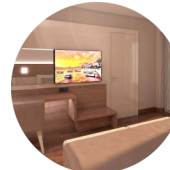

- *New & Redesigned Rooms*