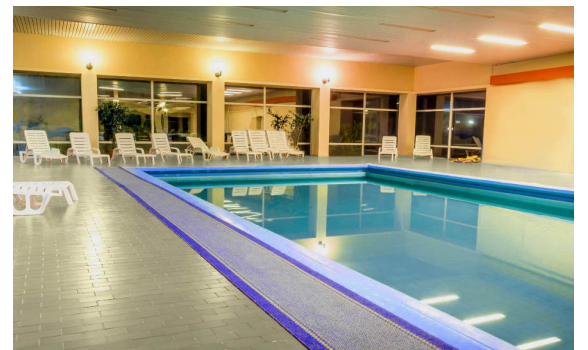

The place to be for Vitamin 

Tennis • Mini Football • Dalmatian Bowling

Fitness & Massage Centre • Biking • Water Sports

Trips • Excursions • Workshops

New & Redesigned Rooms

For comfort & joy

175 double, twin or connected rooms • 21-30 m²

10 suites • 50-80 m²

Room facilities:

- *Seaside oriented balcony with sea view or park view*
- *Free WiFi, flat screen SAT-TV*
- *Mini-bar*
- *Air-conditioning*
- *Hair drier*
- *Laundry service*
- *Extra bed*
- *Baby crib*
- *Parking*

New

Imperial Gastronomy

Taste the Mediterranean

- *Buffet restaurant with big terrace*
- *Beach Restaurant*
- *Garden Beach Bar*

Imperial Events

Business Events & Weddings

Hotel offers:

- *Hotel Restaurant with capacity of 1000 people*
- *Five multi-purpose congress halls*
- *Halls capacity: 500 seats*
- *Technical support and installation*
- *Stress-free table accommodation*
- *Outdoor activities for professional and recreational purposes*
- *Free Wi-Fi in all rooms*
- *Proximity to a number of Europe's capitals, easily accessible by road and air*
- *Support from a professional staff*